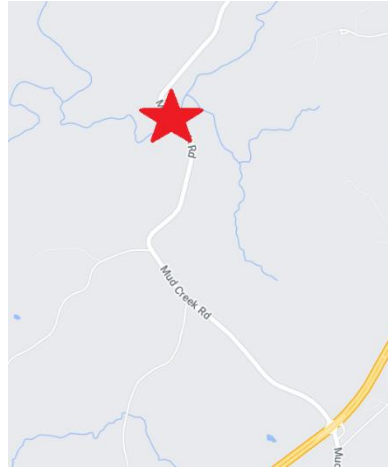

TS Delta Storm Damage – Mud Creek Road – October 11, 2020

Mud Creek Road is closed at the crossing of Mud Creek. Access to the eastern section is available from Hwy 365. The western section may be accessed from Crane Mill Road.