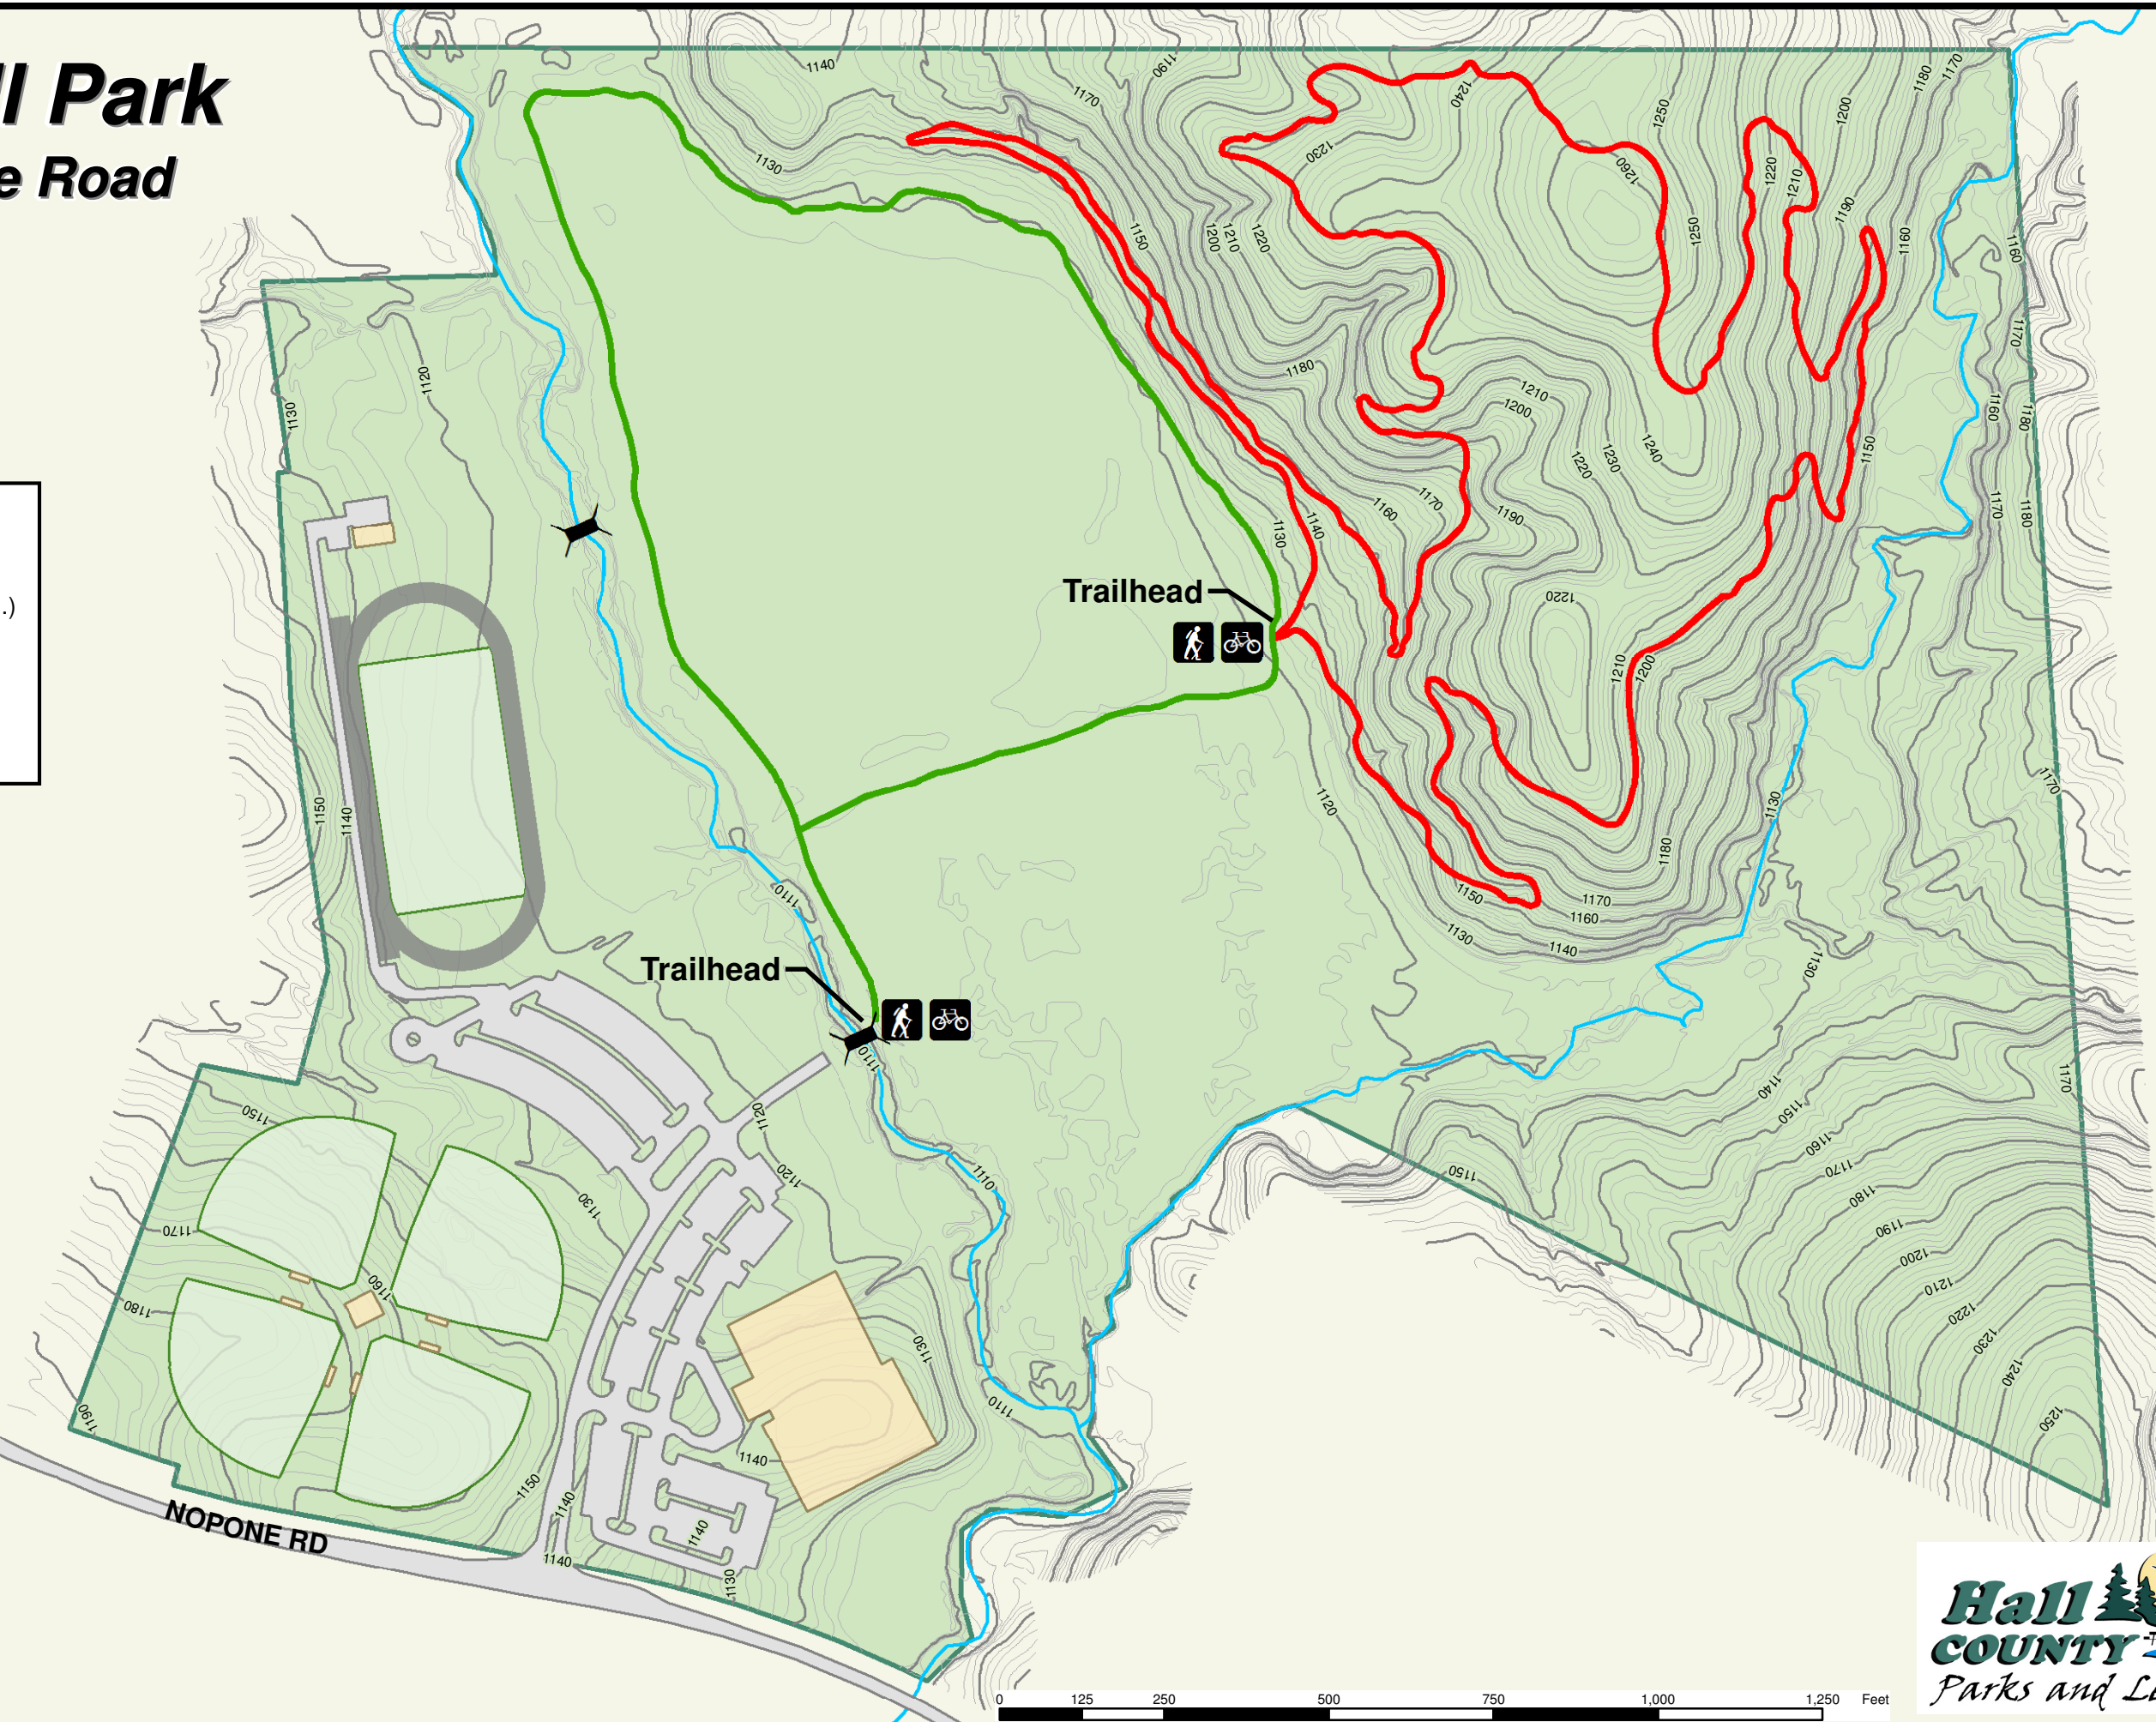

# North Hall Park

4175 Nopone Road

**Legend**

**Multi-Purpose Trails**

-  Green Trail (0.75 mi.)
-  Red Trail (1.7 mi.)
-  Bridge
-  Streams

Date: 8/24/2017