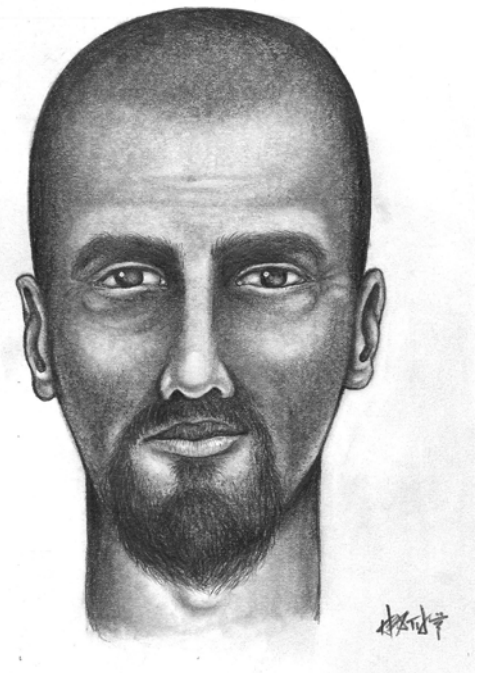

Hall County Sheriff's Office

CRIME ALERT

Incident Date 11/01/09

Suspicious Activity on Trojan Drive

Suspect:

- White Male, Very Close Cut Hair, Brown Eyes

Possible Vehicle Description:

- Dark Blue Full Size Pickup Truck

Investigators from the Hall County Sheriff's Office are asking for assistance in identifying a white male suspect, very close cut hair with a close shaven goatee that was in the area of Trojan Drive on 11/01/09 at approximately 4:00pm. The male was driving a dark blue full-size pickup truck. The male approached several juveniles that were playing near the road and asked one of the male juveniles to get into his truck.

A Sheriff's Office, Forensic Artist, has compiled the composite sketch above.

Anyone with information on the identity of the suspect is requested to call the Hall County Sheriff's Office Criminal Investigations Division at 770-531-6879 or after hours at 770-536-8812.