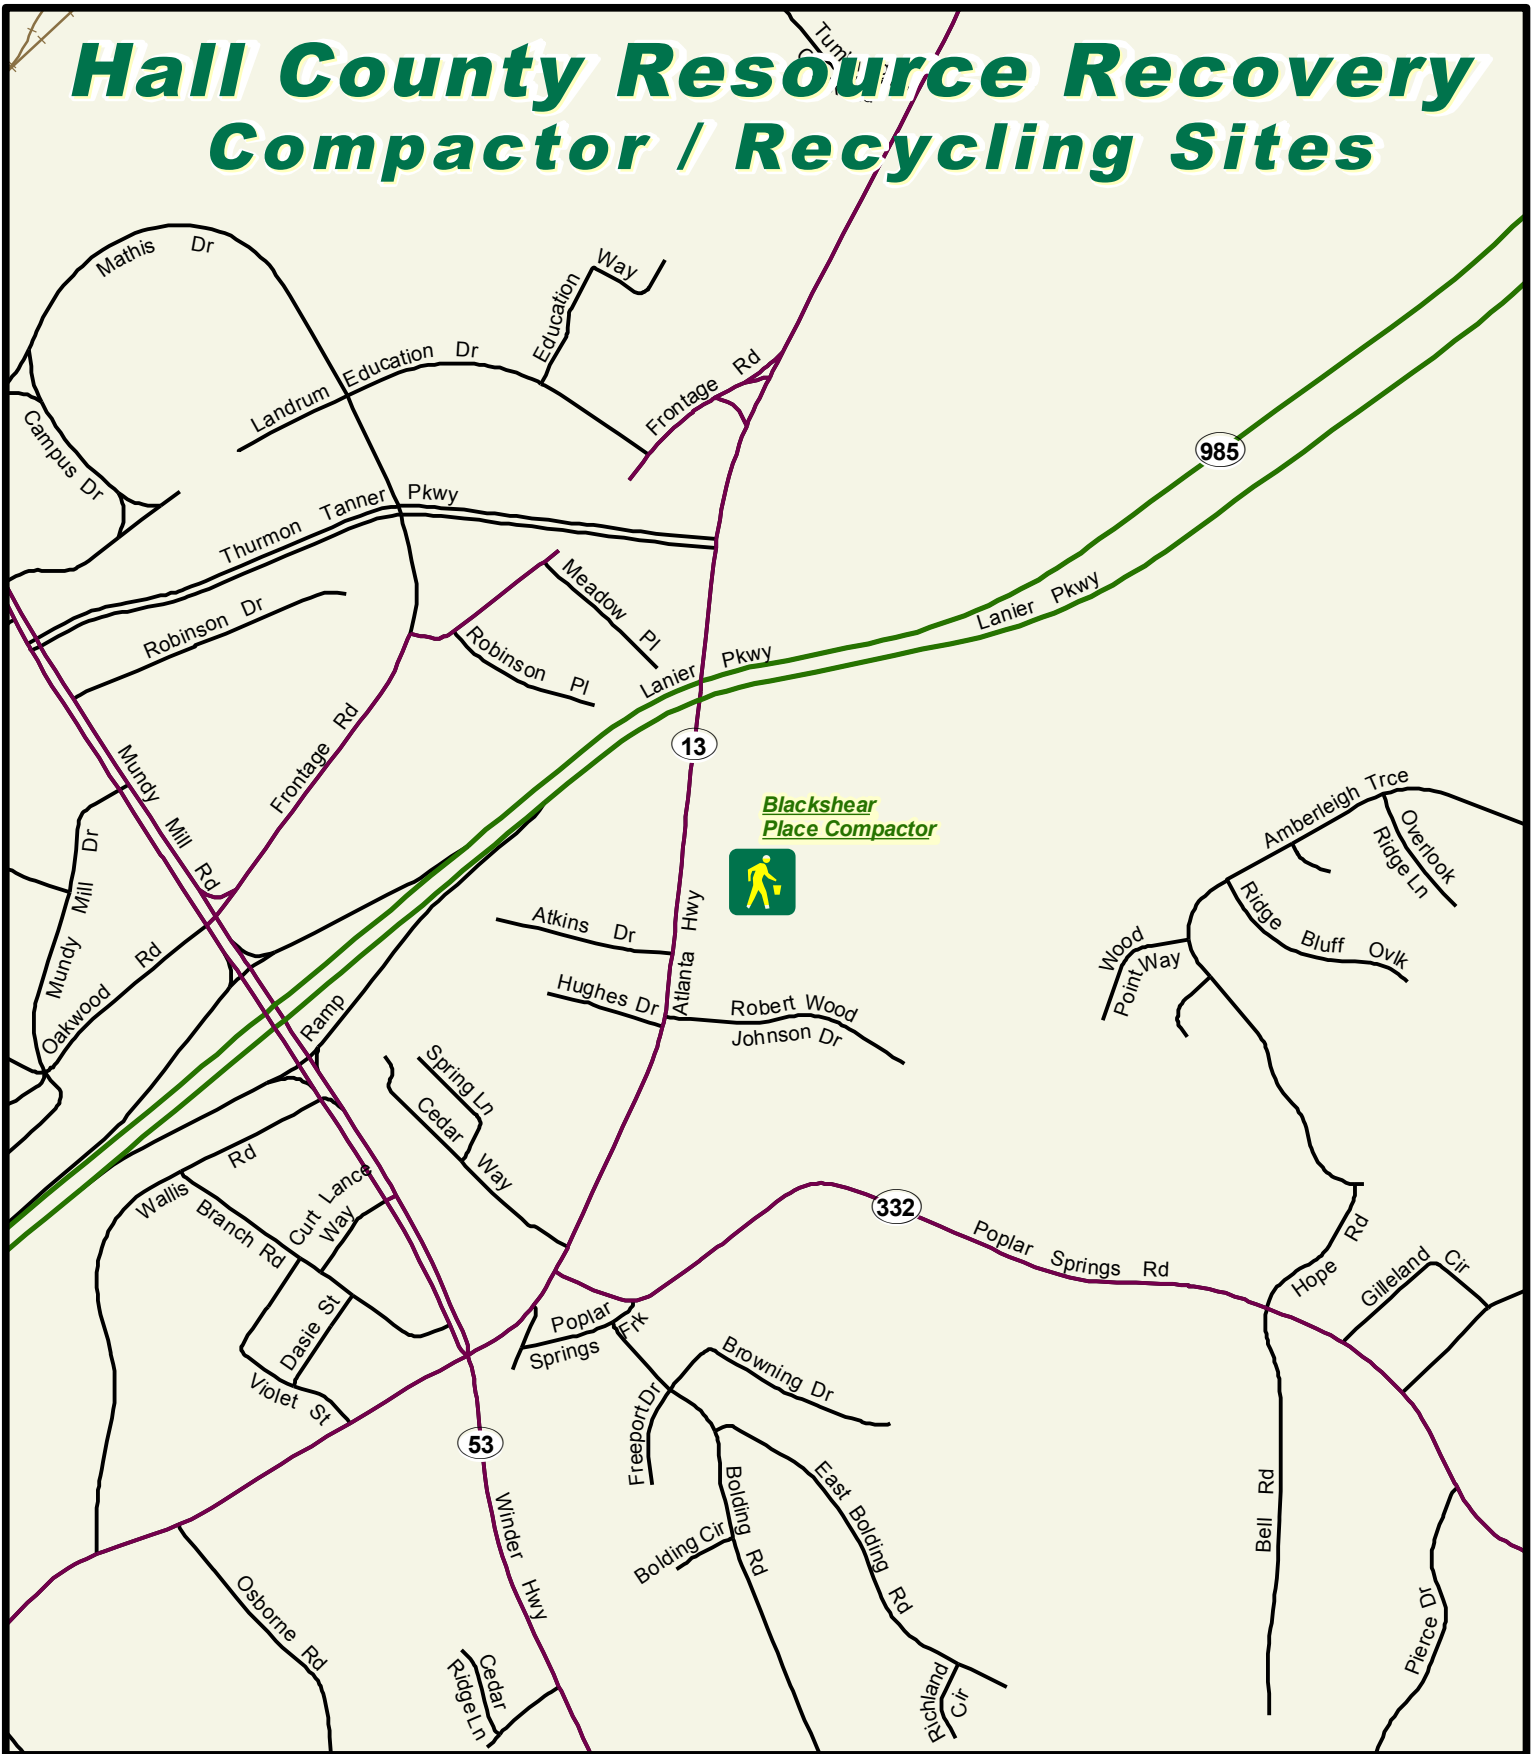

Hall County Resource Recovery Compactor / Recycling Sites

BLACKSHEAR PLACE COMPACTOR 2921 ATLANTA HIGHWAY