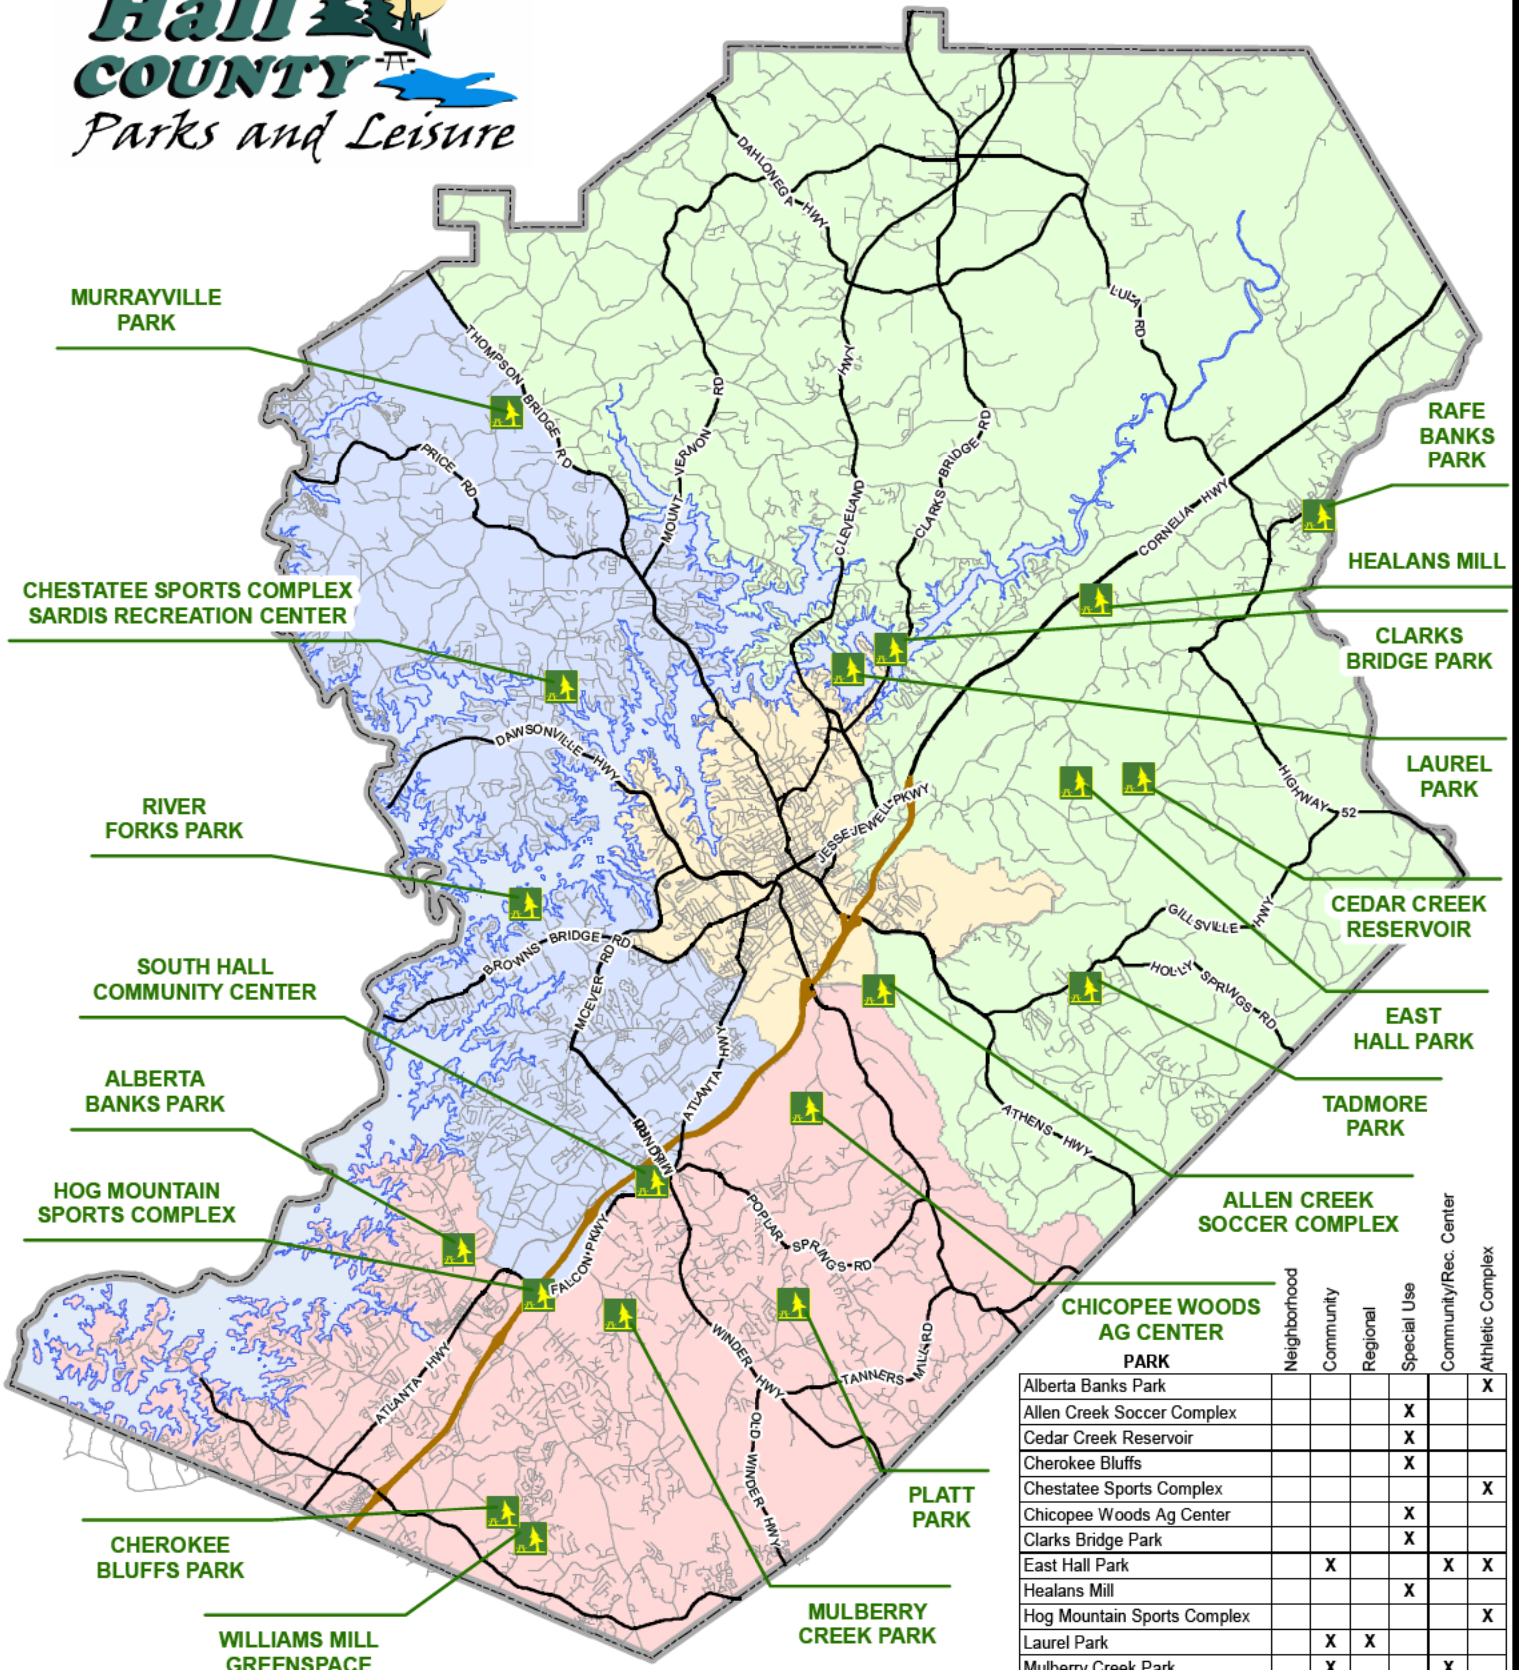

# Hall County Parks and Leisure

**Legend**

- Parks
- County Commission Districts
  - District 1
  - District 2
  - District 3
  - District 4

	Neighborhood	Community	Regional	Special Use	Community/Rec. Center	Athletic Complex
Alberta Banks Park						X
Allen Creek Soccer Complex				X		
Cedar Creek Reservoir				X		
Cherokee Bluffs				X		
Chestatee Sports Complex						X
Chicopee Woods Ag Center				X		
Clarks Bridge Park				X		
East Hall Park		X			X	X
Healans Mill				X		
Hog Mountain Sports Complex						X
Laurel Park		X	X			
Mulberry Creek Park		X			X	
Murrayville Park		X			X	
Platt Park	X					
Rafe Banks Park	X					
River Forks Park				X		
Sardis Recreation Center						X
South Hall Community Center	X				X	
Tadmore Park		X				X
Williams Mill Greenspace				X		