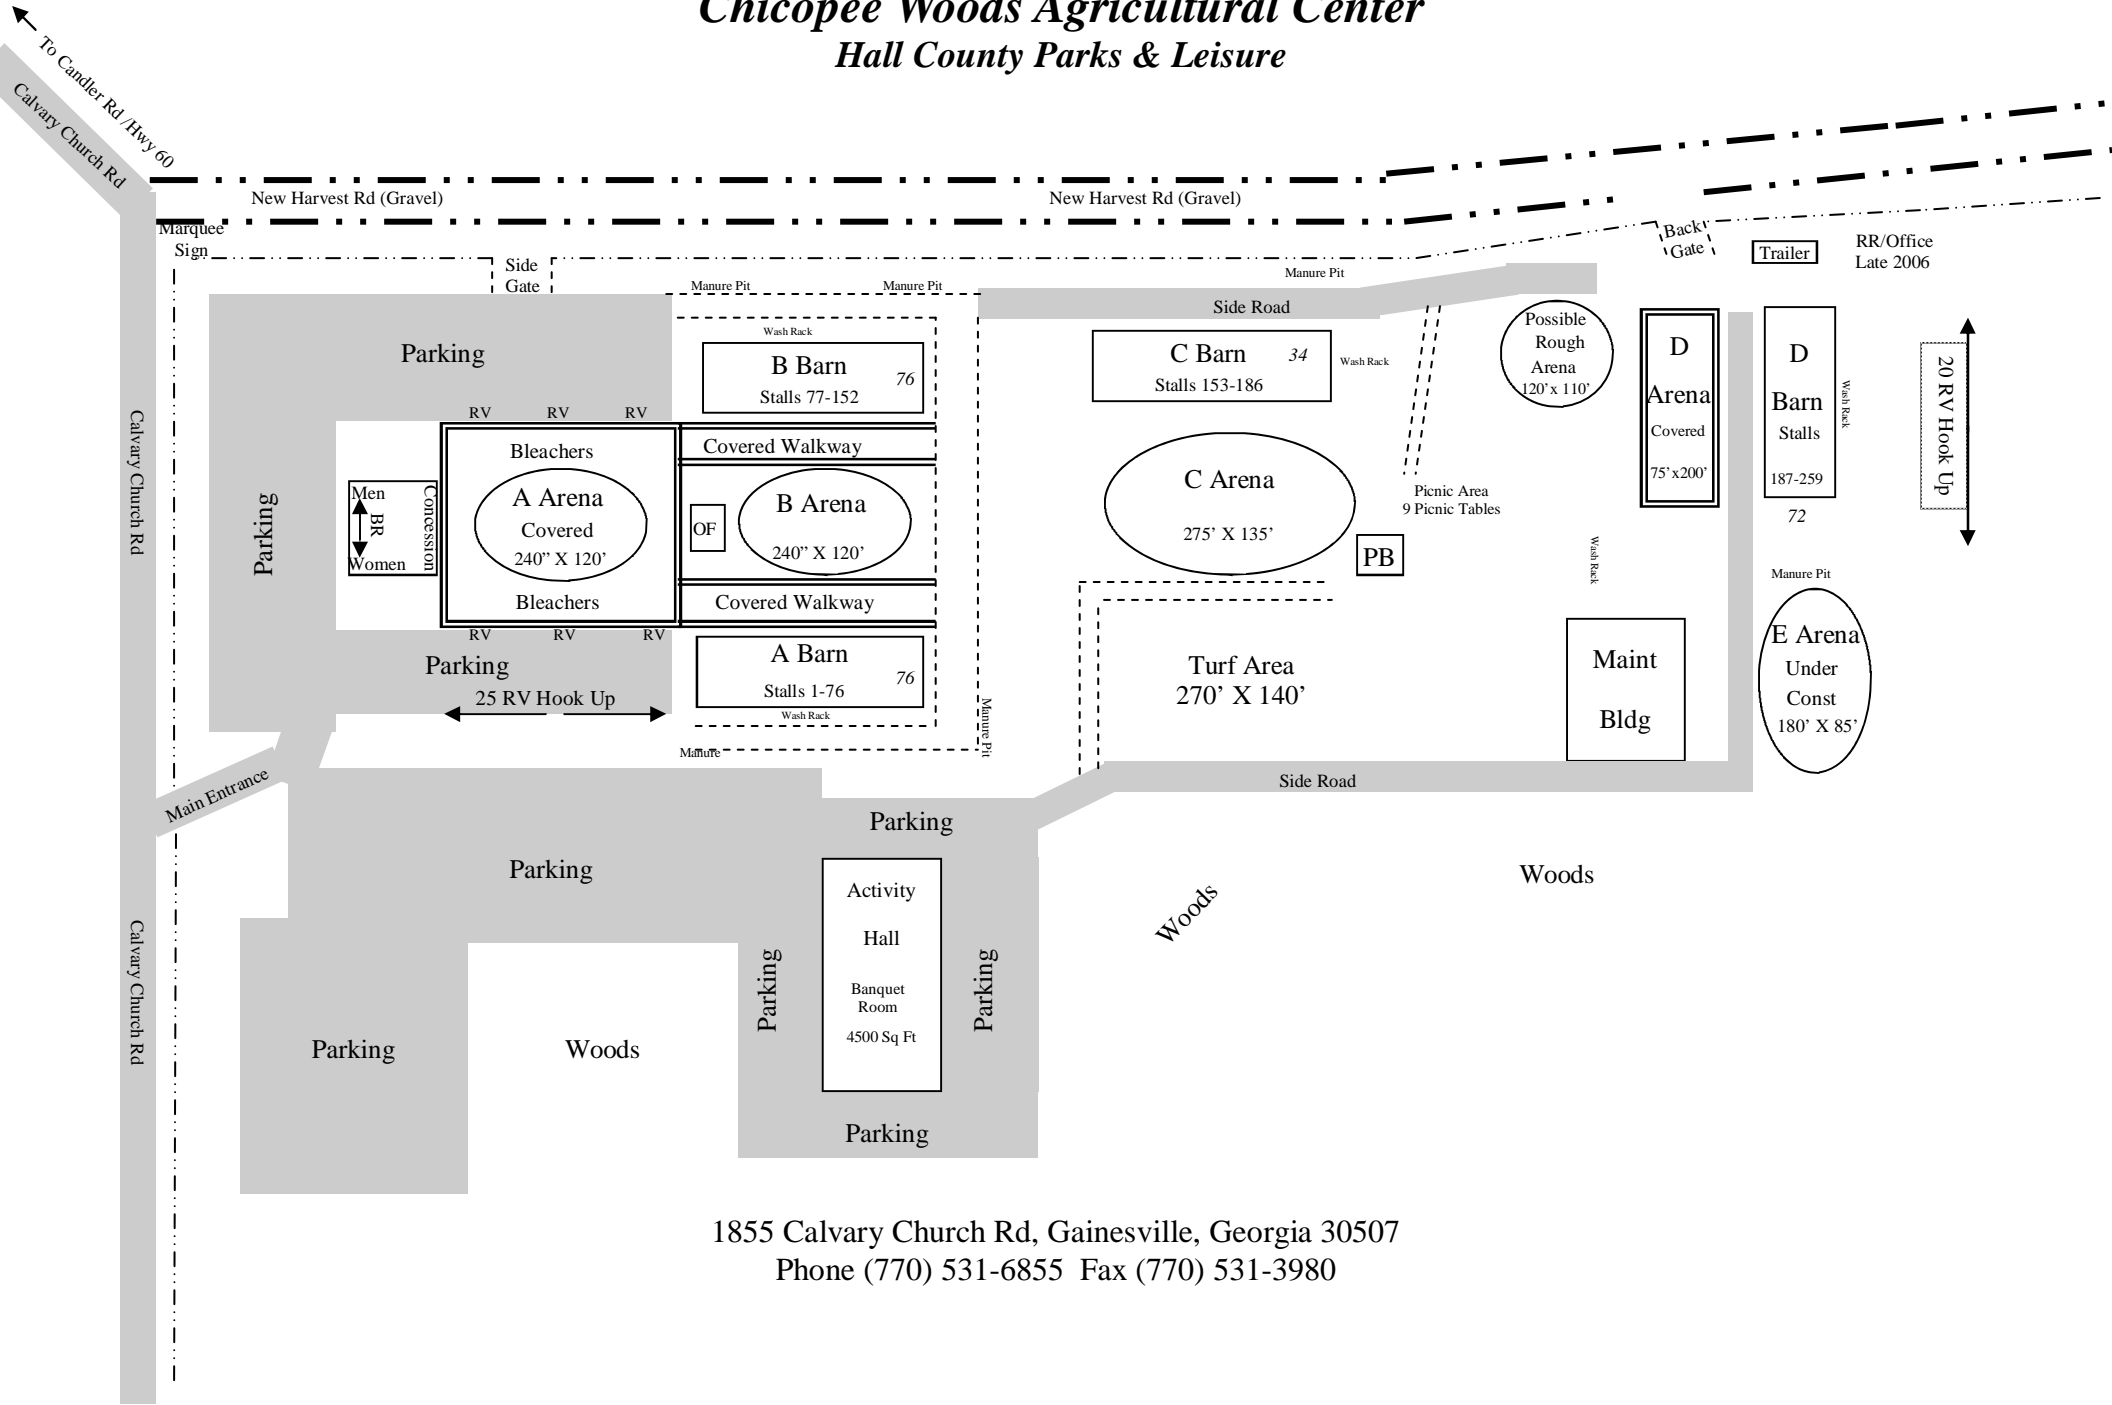

Chicopee Woods Agricultural Center

Hall County Parks & Leisure

1855 Calvary Church Rd, Gainesville, Georgia 30507
 Phone (770) 531-6855 Fax (770) 531-3980