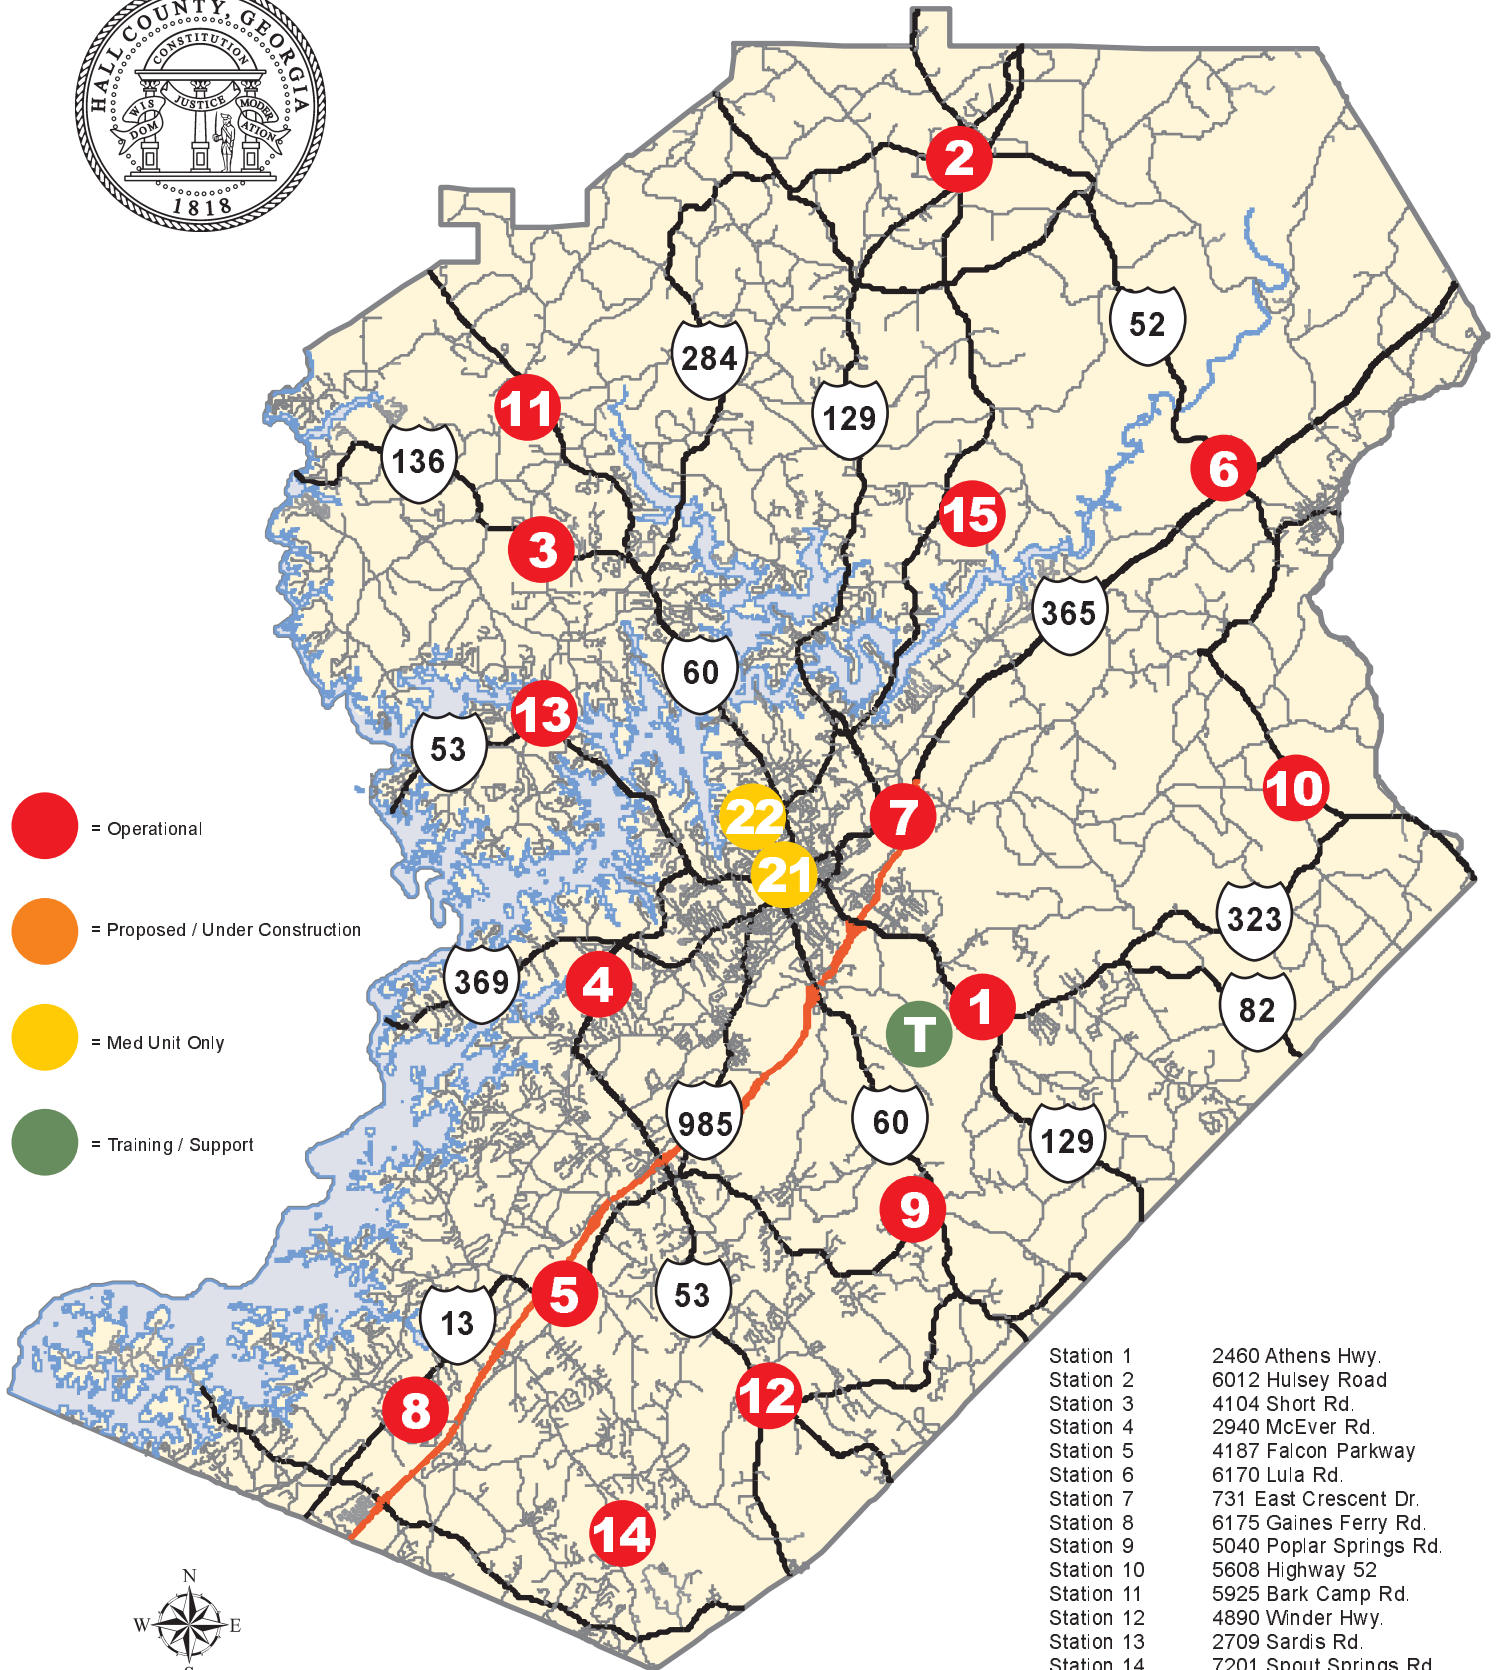

Hall County Fire Stations

Hall County, Georgia

- = Operational
- = Proposed / Under Construction
- = Med Unit Only
- = Training / Support

- Station 1 2460 Athens Hwy.
- Station 2 6012 Hulsey Road
- Station 3 4104 Short Rd.
- Station 4 2940 McEver Rd.
- Station 5 4187 Falcon Parkway
- Station 6 6170 Lula Rd.
- Station 7 731 East Crescent Dr.
- Station 8 6175 Gaines Ferry Rd.
- Station 9 5040 Poplar Springs Rd.
- Station 10 5608 Highway 52
- Station 11 5925 Bark Camp Rd.
- Station 12 4890 Winder Hwy.
- Station 13 2709 Sardis Rd.
- Station 14 7201 Spout Springs Rd.
- Station 15 4219 Autry Spur
- Station 21 Jesse Jewell Parkway
- Station 22 Holly Dr. and Piedmont Rd.
- Training Facility 2801 Allen Creek Rd.

0 0.5 1 2 3 4 5 6 7 8 9 10 Miles

Revised September 2009