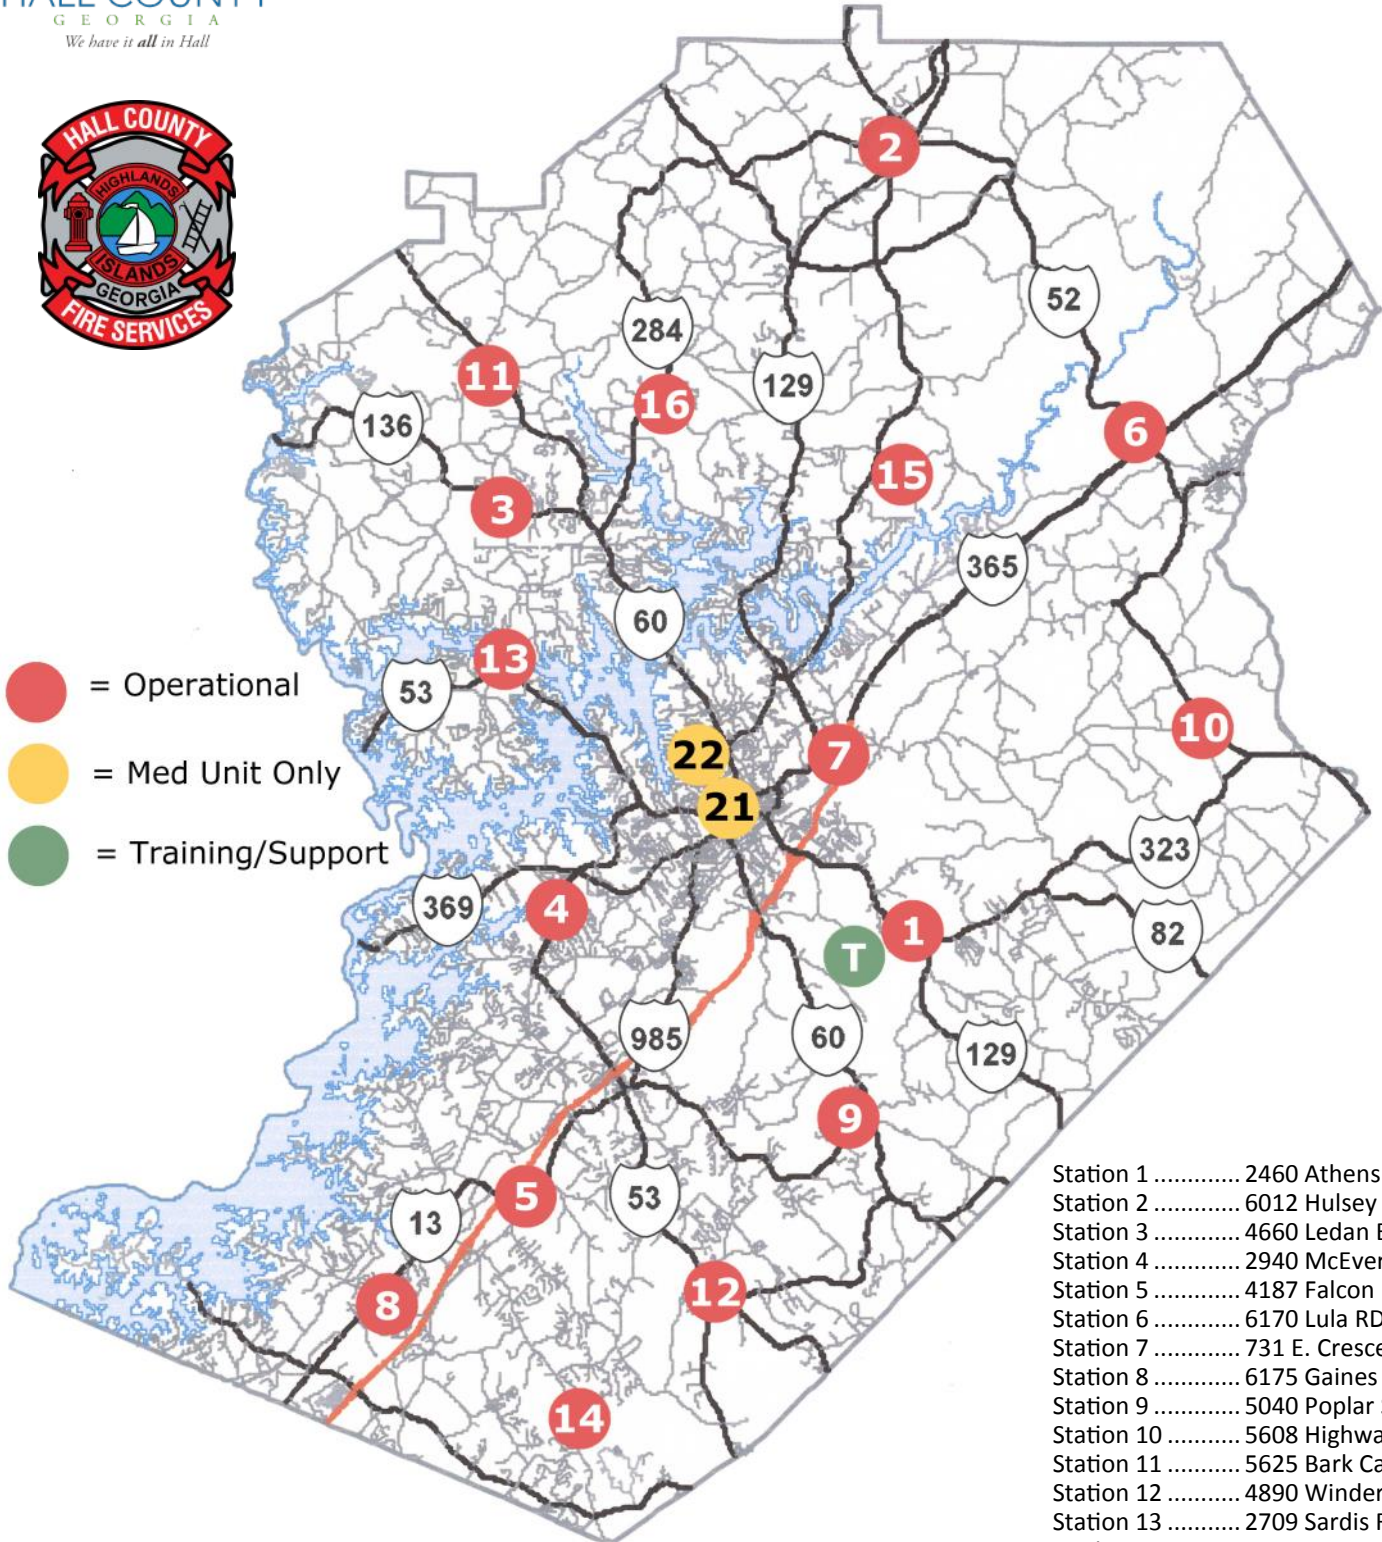

# HALL COUNTY FIRE STATIONS

## HALL COUNTY, GEORGIA

- = Operational
- = Med Unit Only
- = Training/Support

Station 1 .....	2460 Athens HWY
Station 2 .....	6012 Hulsey RD
Station 3 .....	4660 Ledan EXT
Station 4 .....	2940 McEver RD
Station 5 .....	4187 Falcon PKWY
Station 6 .....	6170 Lula RD
Station 7 .....	731 E. Crescent DR
Station 8 .....	6175 Gaines Ferry RD
Station 9 .....	5040 Poplar Springs RD
Station 10 .....	5608 Highway 52
Station 11 .....	5625 Bark Camp RD
Station 12 .....	4890 Winder HWY
Station 13 .....	2709 Sardis RD
Station 14 .....	7065 Dove Point Lane
Station 15 .....	4219 Autry Spur
Station 16 .....	4209 Shirley RD
Med Unit 21 .....	725 Pine ST
Med Unit 22 .....	310 Piedmont RD
Training Facility ..	2801 Allen Creek RD